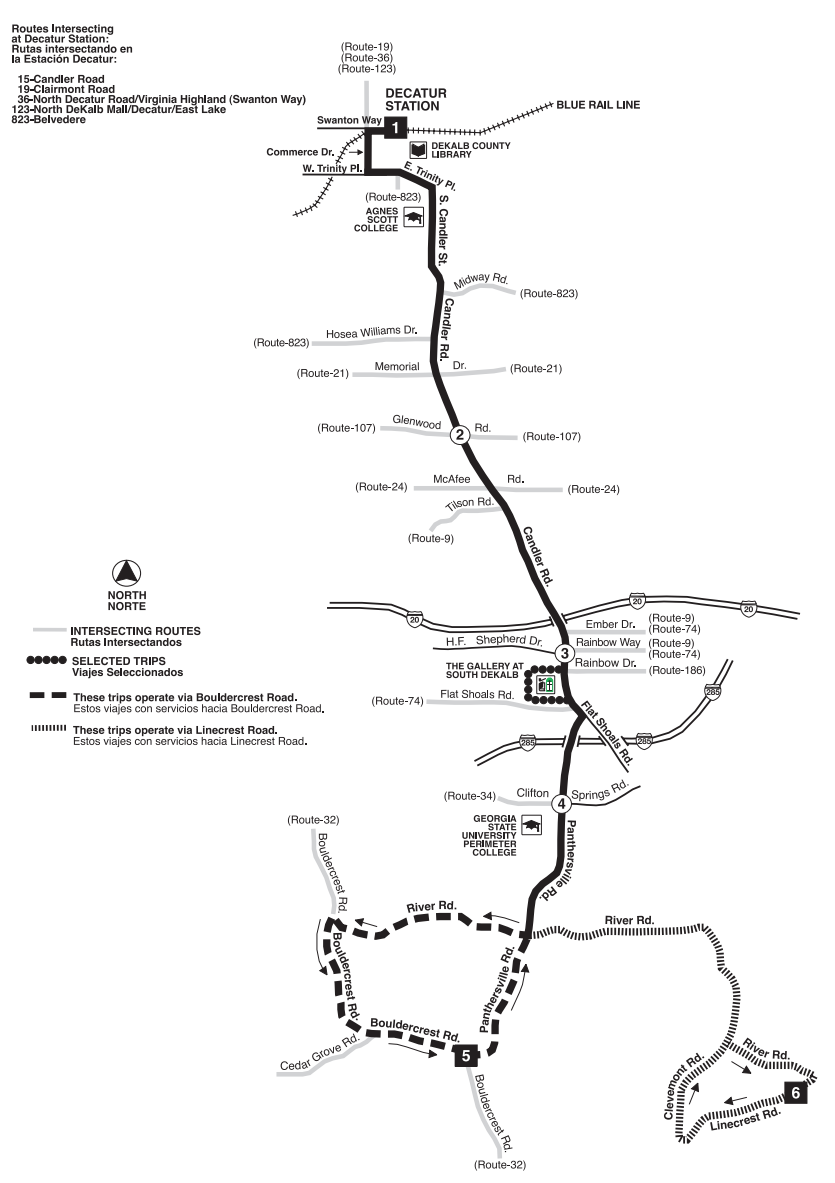

RIDE THE RIDES, THAT'S WHY WE'RE SUSPENDING AND FINING people who break our code of conduct. Learn more at www.itsmarta.com/RideWithRespect.

15

Candler Road
Effective Date: **8/18/2018**

Rail Stations Served:
Decatur Station

En Español
www.itsmarta.com

15 SUNDAY & HOLIDAY - DOMINGO Y DIAS FESTIVOS

6	5	4	3	2	1	1	2	3	4	5	6
Leave: - Salida: Linecrest Rd. & River Rd.	Panthersville Rd. & Bouldercrest Rd.	Panthersville Rd. & Clifton Springs Rd.	Candler Rd. & H.F. Shepherd Dr.	Candler Rd. & Glenwood Rd.	Arrive: - Llegada: Decatur Station	Leave: - Salida: Decatur Station	Candler Rd. & Glenwood Rd.	Candler Rd. & H.F. Shepherd Dr.	Panthersville Rd. & Clifton Springs Rd.	Panthersville Rd. & Bouldercrest Rd.	Arrive: - Llegada: Linecrest Rd. & River Rd.

TIME POINT SYMBOLS AND THEIR MEANING (ON TIMETABLE)
 Time point for the beginning or ending of the route.
 Time point for regular inbound and outbound service.
 Time point for certain locations which are sometimes the ending point of a trip, and other times a regular time point.

6	5	4	3	2	1	1	2	3	4	5	6
Leave: - Salida: Linecrest Rd. & River Rd.	Panthersville Rd. & Bouldercrest Rd.	Panthersville Rd. & Clifton Springs Rd.	Candler Rd. & H.F. Shepherd Dr.	Candler Rd. & Glenwood Rd.	Arrive: - Llegada: Decatur Station	Leave: - Salida: Decatur Station	Candler Rd. & Glenwood Rd.	Candler Rd. & H.F. Shepherd Dr.	Panthersville Rd. & Clifton Springs Rd.	Panthersville Rd. & Bouldercrest Rd.	Arrive: - Llegada: Linecrest Rd. & River Rd.